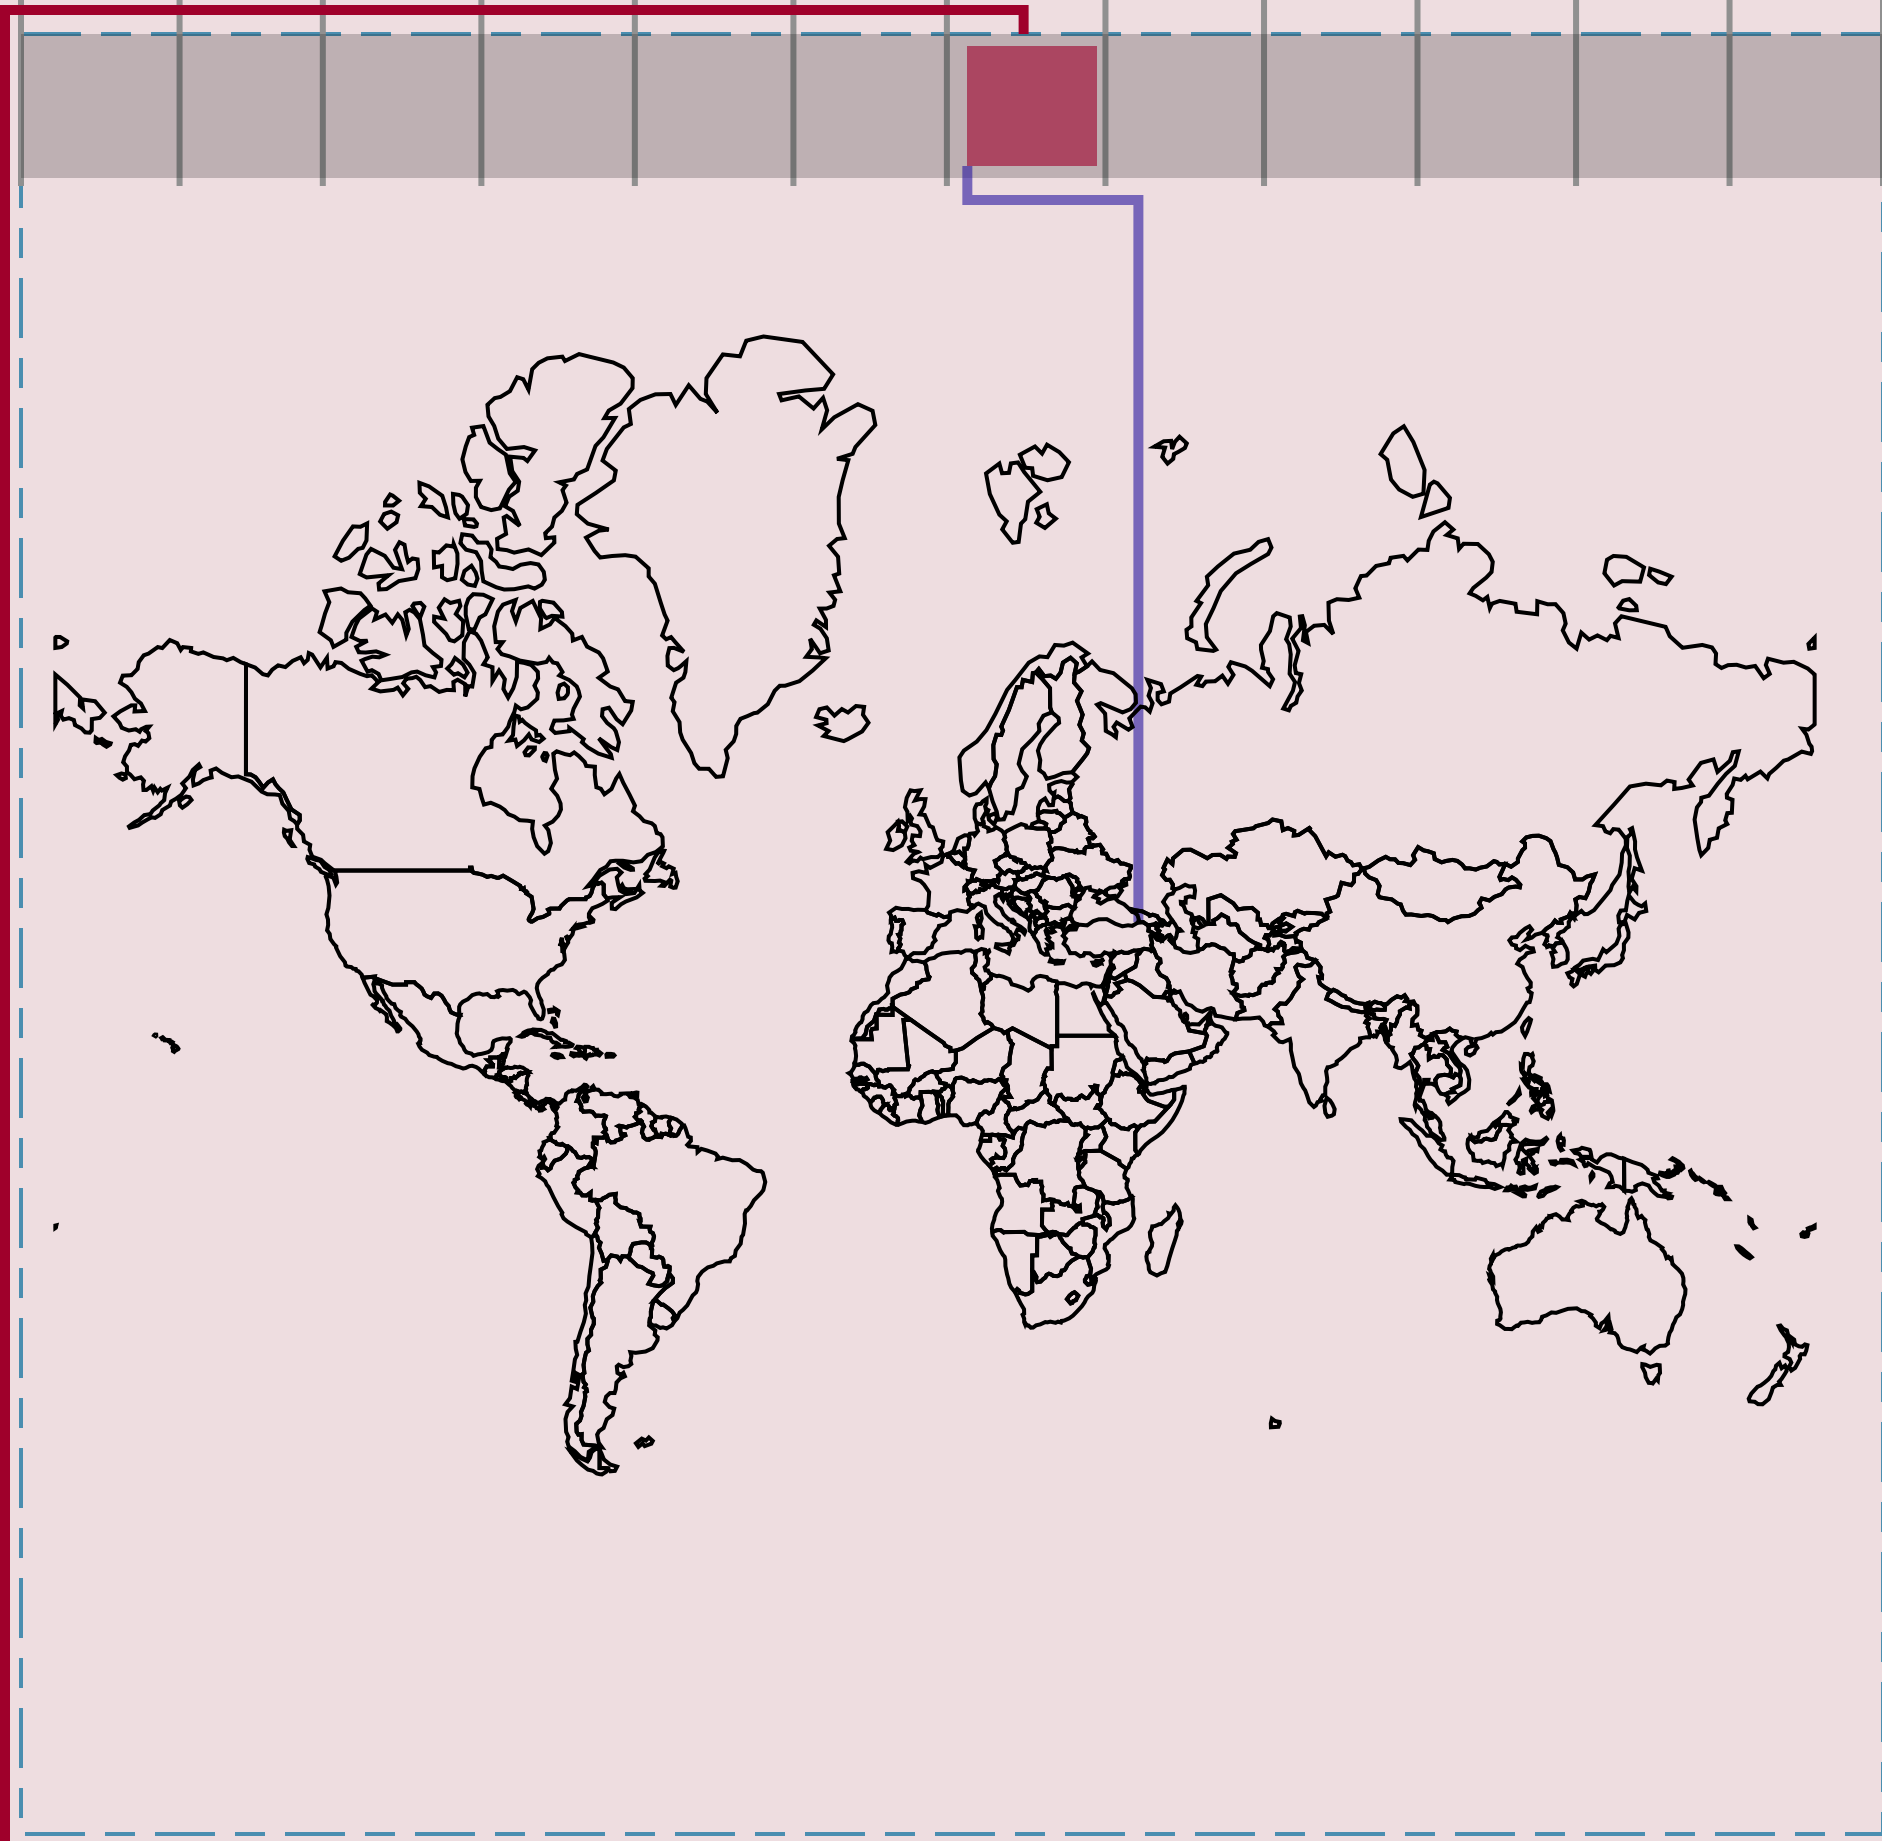

Women's World Cup 2025 - Chess

Click on website and map at bottom. For all events visit gbud.in/w7f

Months

J

F

M

A

M

J

J

A

S

O

N

D

Sports

Women's World Cup 2025

Chess

Batumi, Georgia

Sat, 5 Jul to Tue, 29 Jul

<https://en.wikipedia.org/...>

Open Street Map

Google Map

« Jul »

Su	M	T	W	T	F	Sa
		1	2	3	4	5
6	7	8	9	10	11	12
13	14	15	16	17	18	19
20	21	22	23	24	25	26
27	28	29	30	31		

<https://gbud.in/w7f>